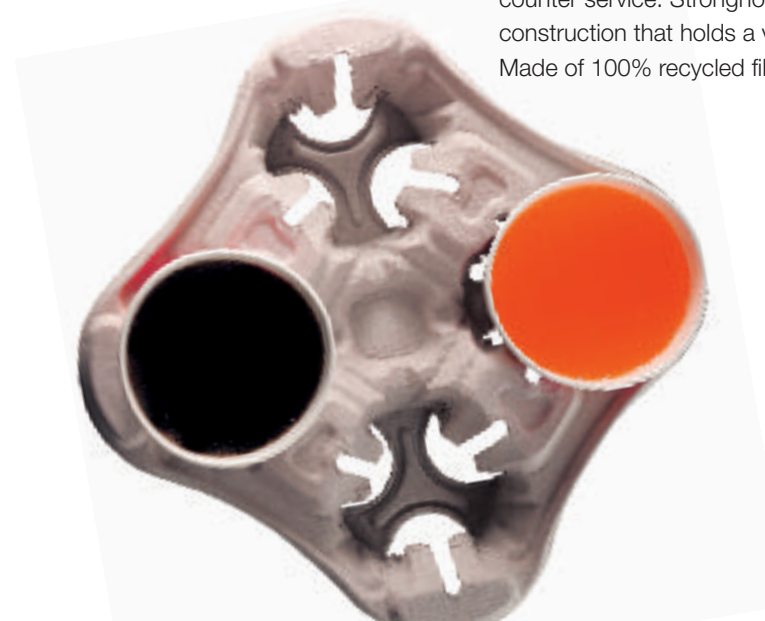

Coffee-to-go cups

A complete range of coffee-to-go heavyboard cups comes in beautiful standard design where every size has its own code colour – easy to operate, practical to use!

Sip-thru lids

The sip-thru lids are an essential part of the coffee-to-go experience. The design negates the need to remove the lid when drinking and the tightly fitting design reduces spillage and allows for easy and safe carrying.

Strongholder carry trays

Strongholder carry trays allow your customers to carry and transport their food and beverage more easily and more safely. At the same time the trays help you to sell more products, enabling faster counter service. Strongholder trays feature a patented T-Slot construction that holds a variety of cup sizes securely in place. Made of 100% recycled fibre.